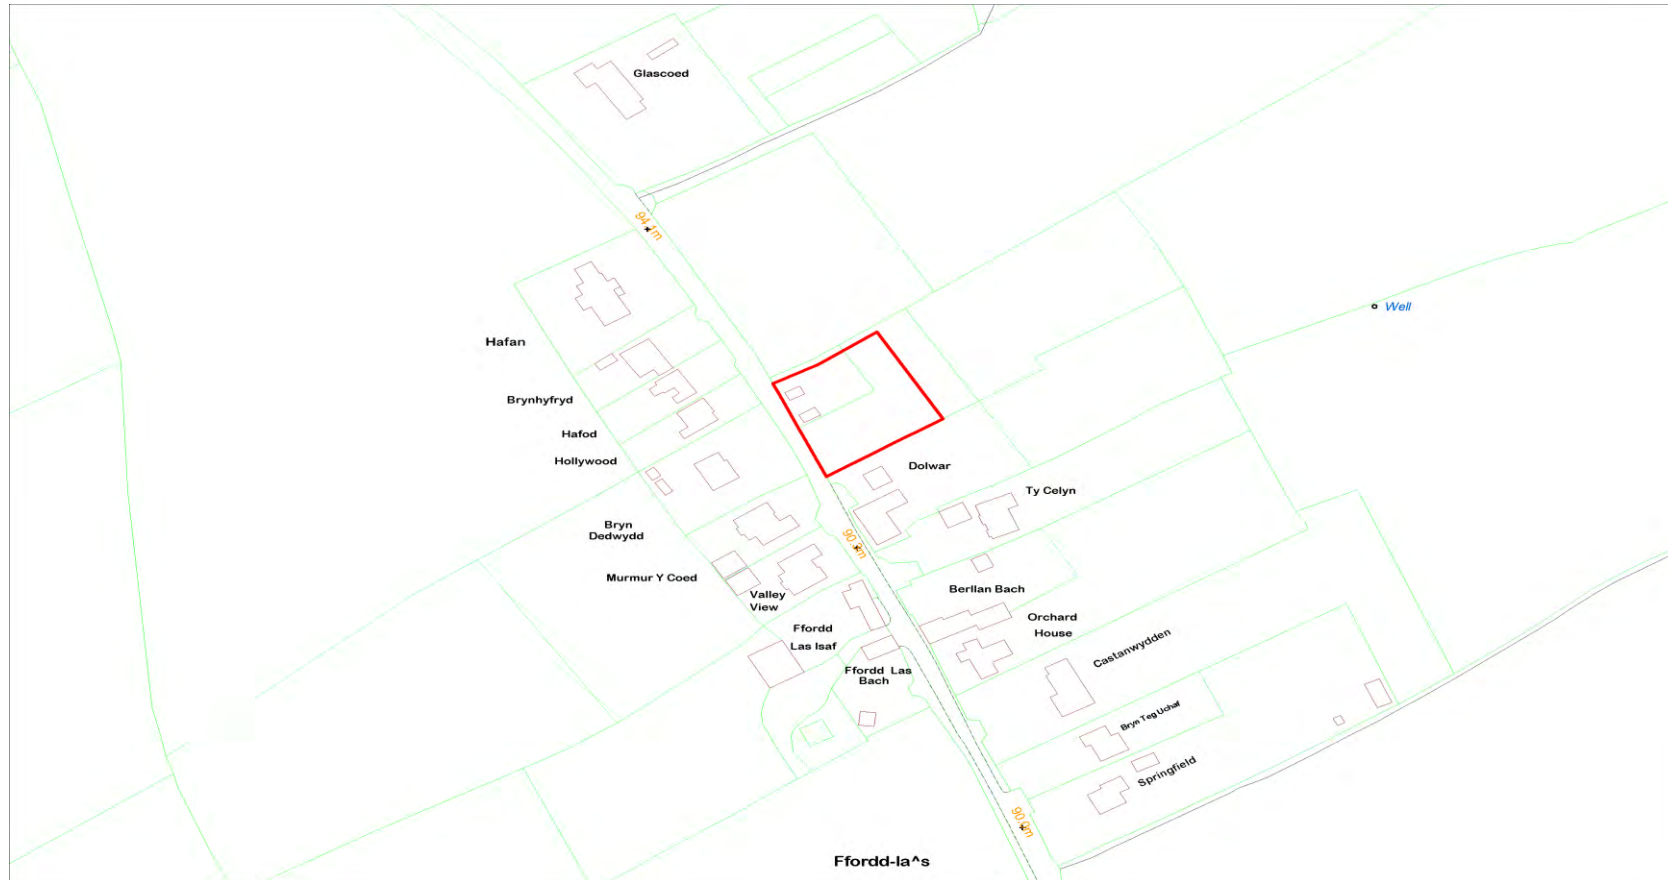

Cyfeirnod y Safle : CS-18E-234
Site Reference :

Defnydd Arfaethedig : Preswyl
Proposed Use : Residential

Anheddiad Agosaf : Llandyrnog
Nearest Settlement :

Enw'r Safle : Tir ger Dolwar, Llandyrnog
Site Name : Land Adjacent to Dolwar, Llandyrnog

Arwynebedd y Safle (Hectarau) : 0.14
Site Area (Hectares) :

Defnydd presennol : The current site is a paddock used for equestrian purposes with two stable blocks and general hardstanding.
Current Use :

Ydi'r safle'n cydymffurfio â'r Drafft Strategaeth a Ffefrir?: Nag ydw / No
Does the site comply with the Draft Preferred Strategy?:

Nodwch os gwelwch yn dda, NID cais cynllunio yw hwn, mae'r safle wedi'i gyflwyno i Gyngor Sir Ddinbych i'w ystyried fel dyraniad posibl ar gyfer datblygu yn y CDLI newydd.
Please note that this is NOT a planning application, the site has been submitted to Denbighshire County Council for consideration as a potential allocation for development in the replacement LDP.