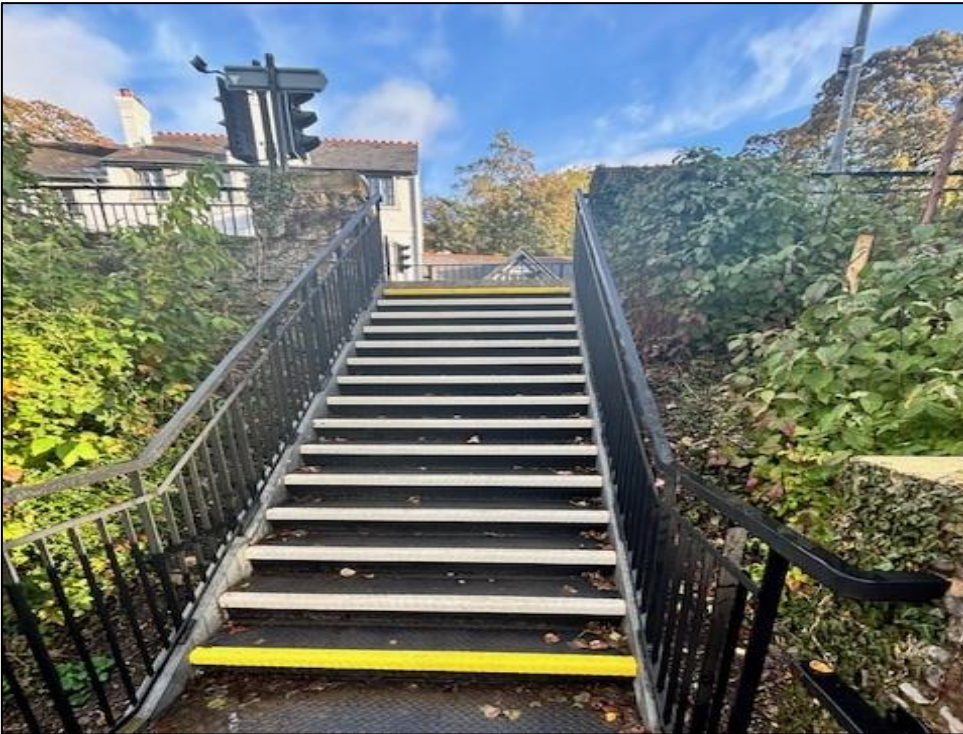

Four Great Highways – September 2024

Llangollen Wharf

New slate feature wall and interpretation board

Four Great Highways – September 2024

New stepped access up to Llangollen Wharf

New stepped access down from Llangollen Wharf

Four Great Highways – September 2024

Lower Dee Mill Park

Improved surfacing of existing metal steps

New ramped access into Lower Dee Mill Park from Mill Street

Four Great Highways – September 2024

New wooden bridge with viewpoint of sluice gate