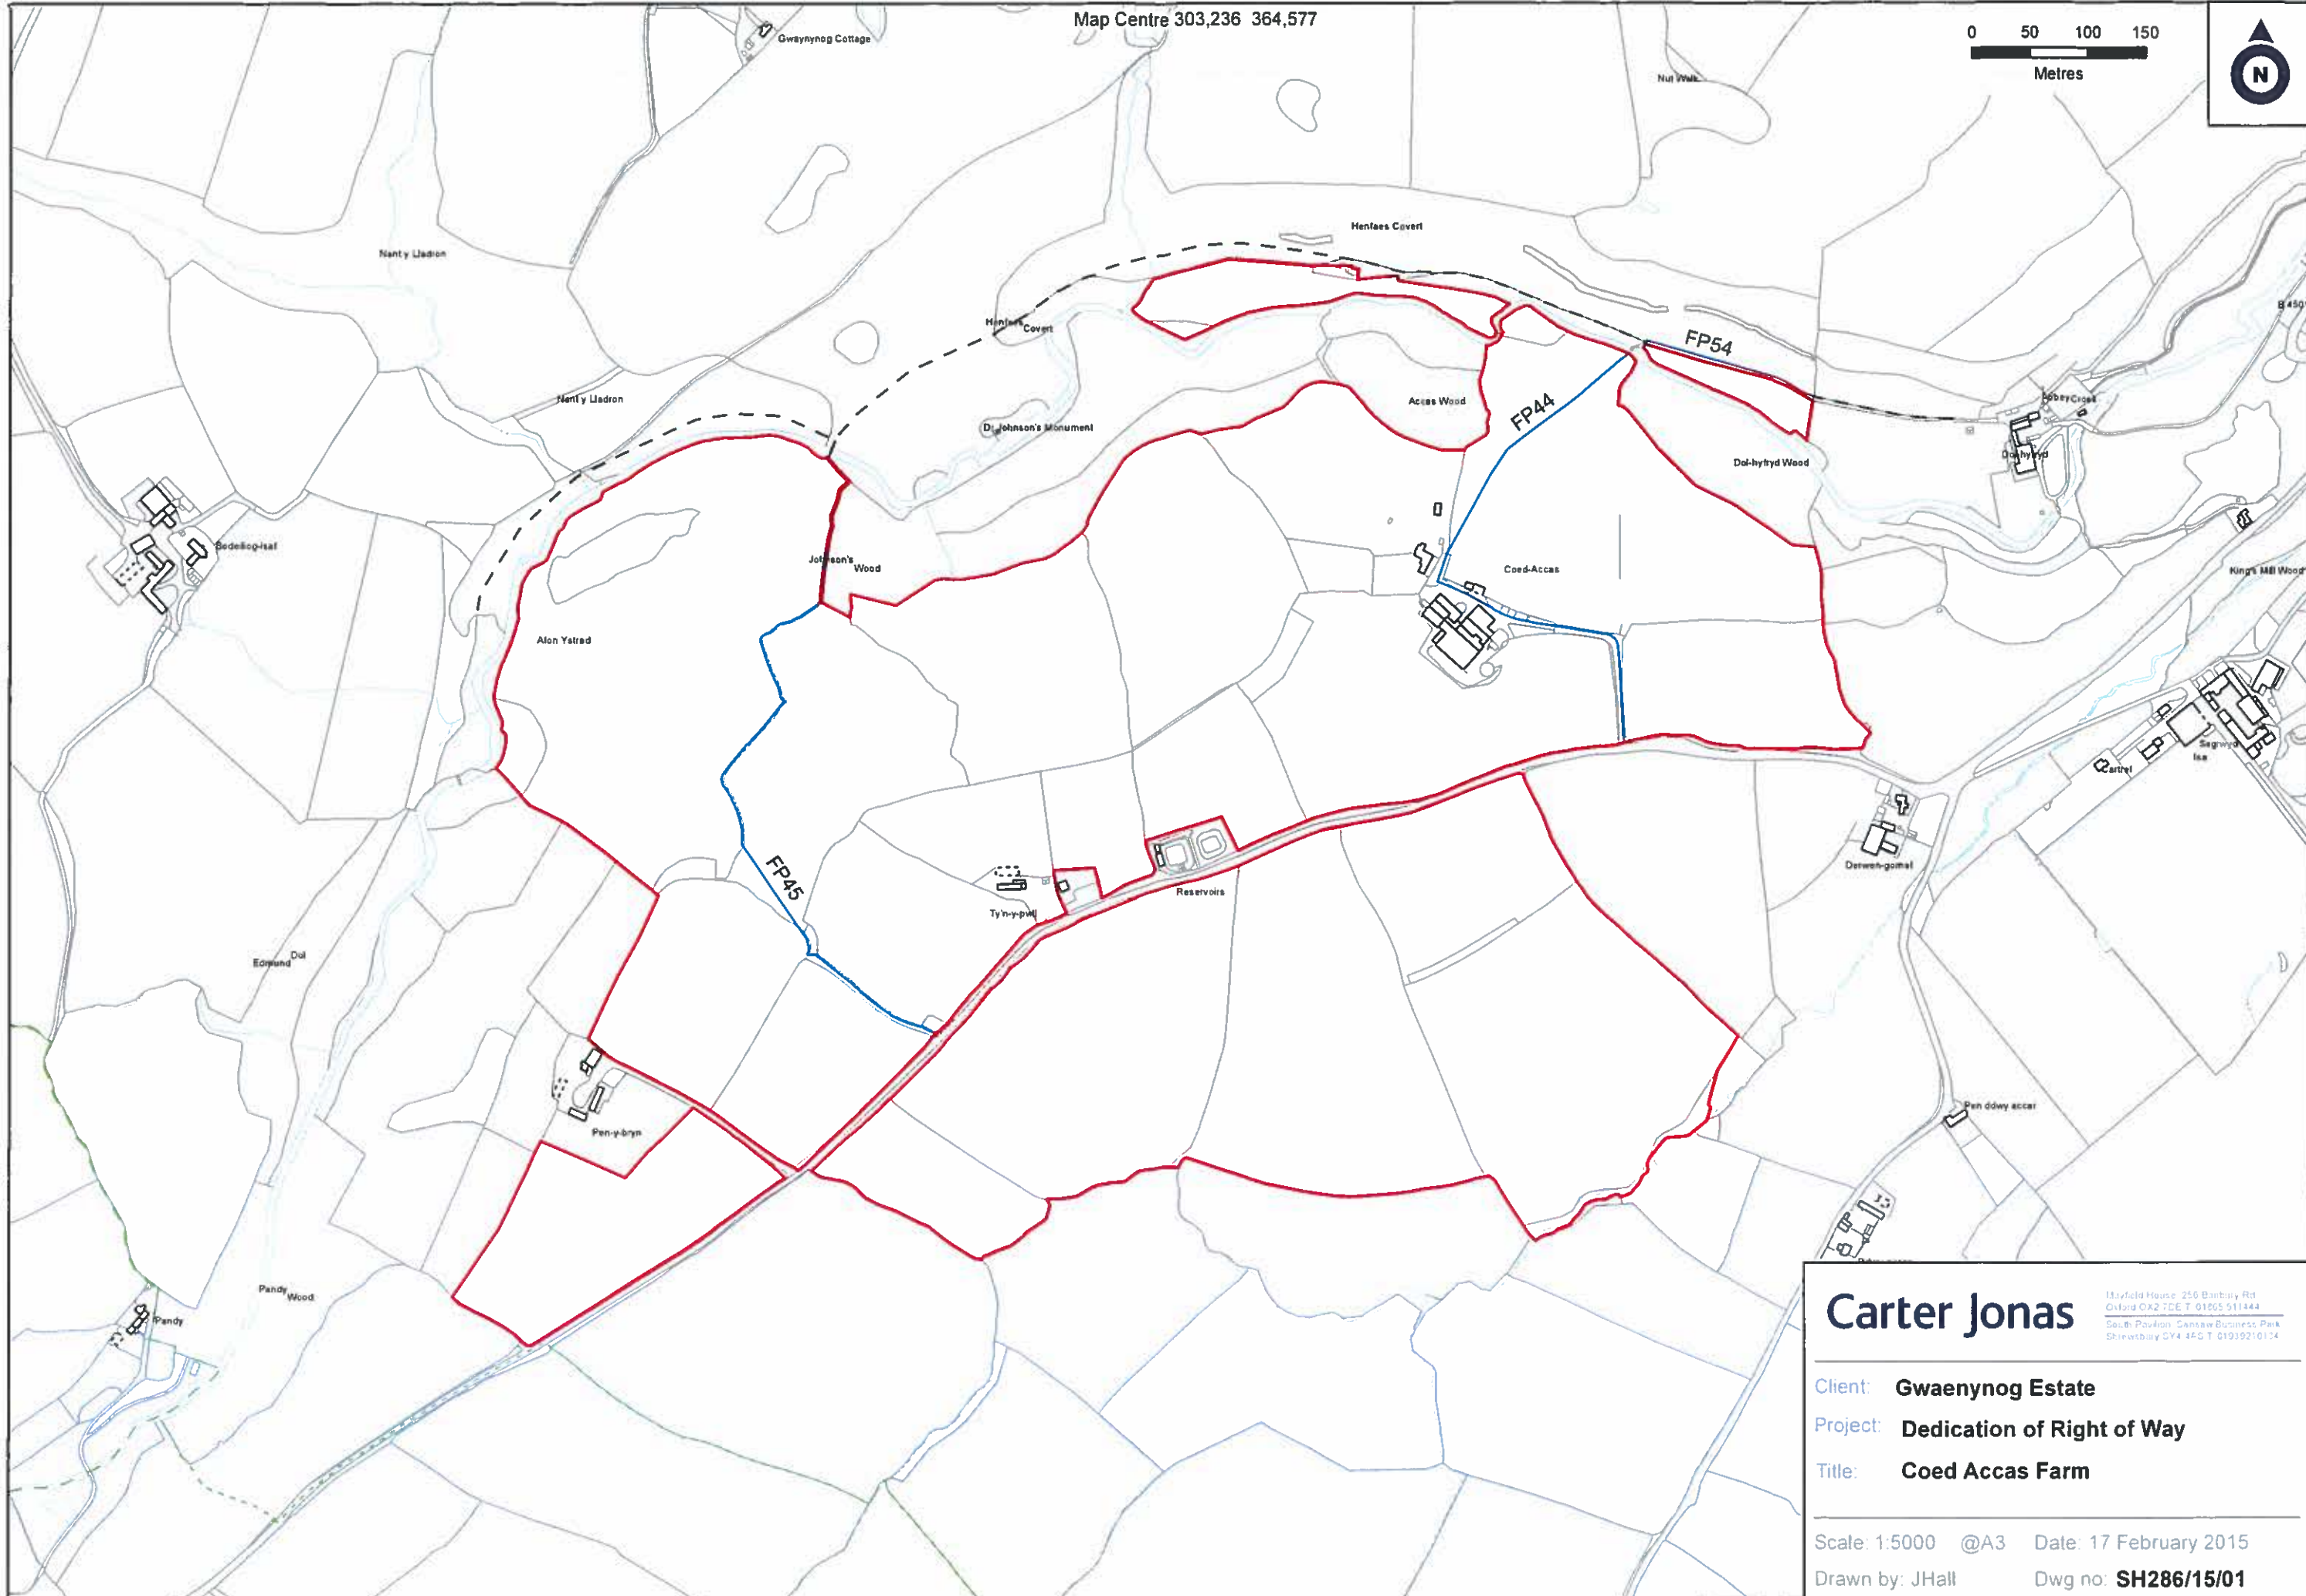

Map Centre 303,236 364,577

Carter Jonas

Marfield House, 256 Banbury Rd
Oxford OX2 7DE T: 01865 511444
South Pavilion, Canisaw Business Park
Sharnbury CV4 4FG T: 01919210174

Client: Gwaenynog Estate
Project: Dedication of Right of Way
Title: Coed Accas Farm

Scale: 1:5000 @A3 Date: 17 February 2015
Drawn by: JHall Dwg no: SH286/15/01